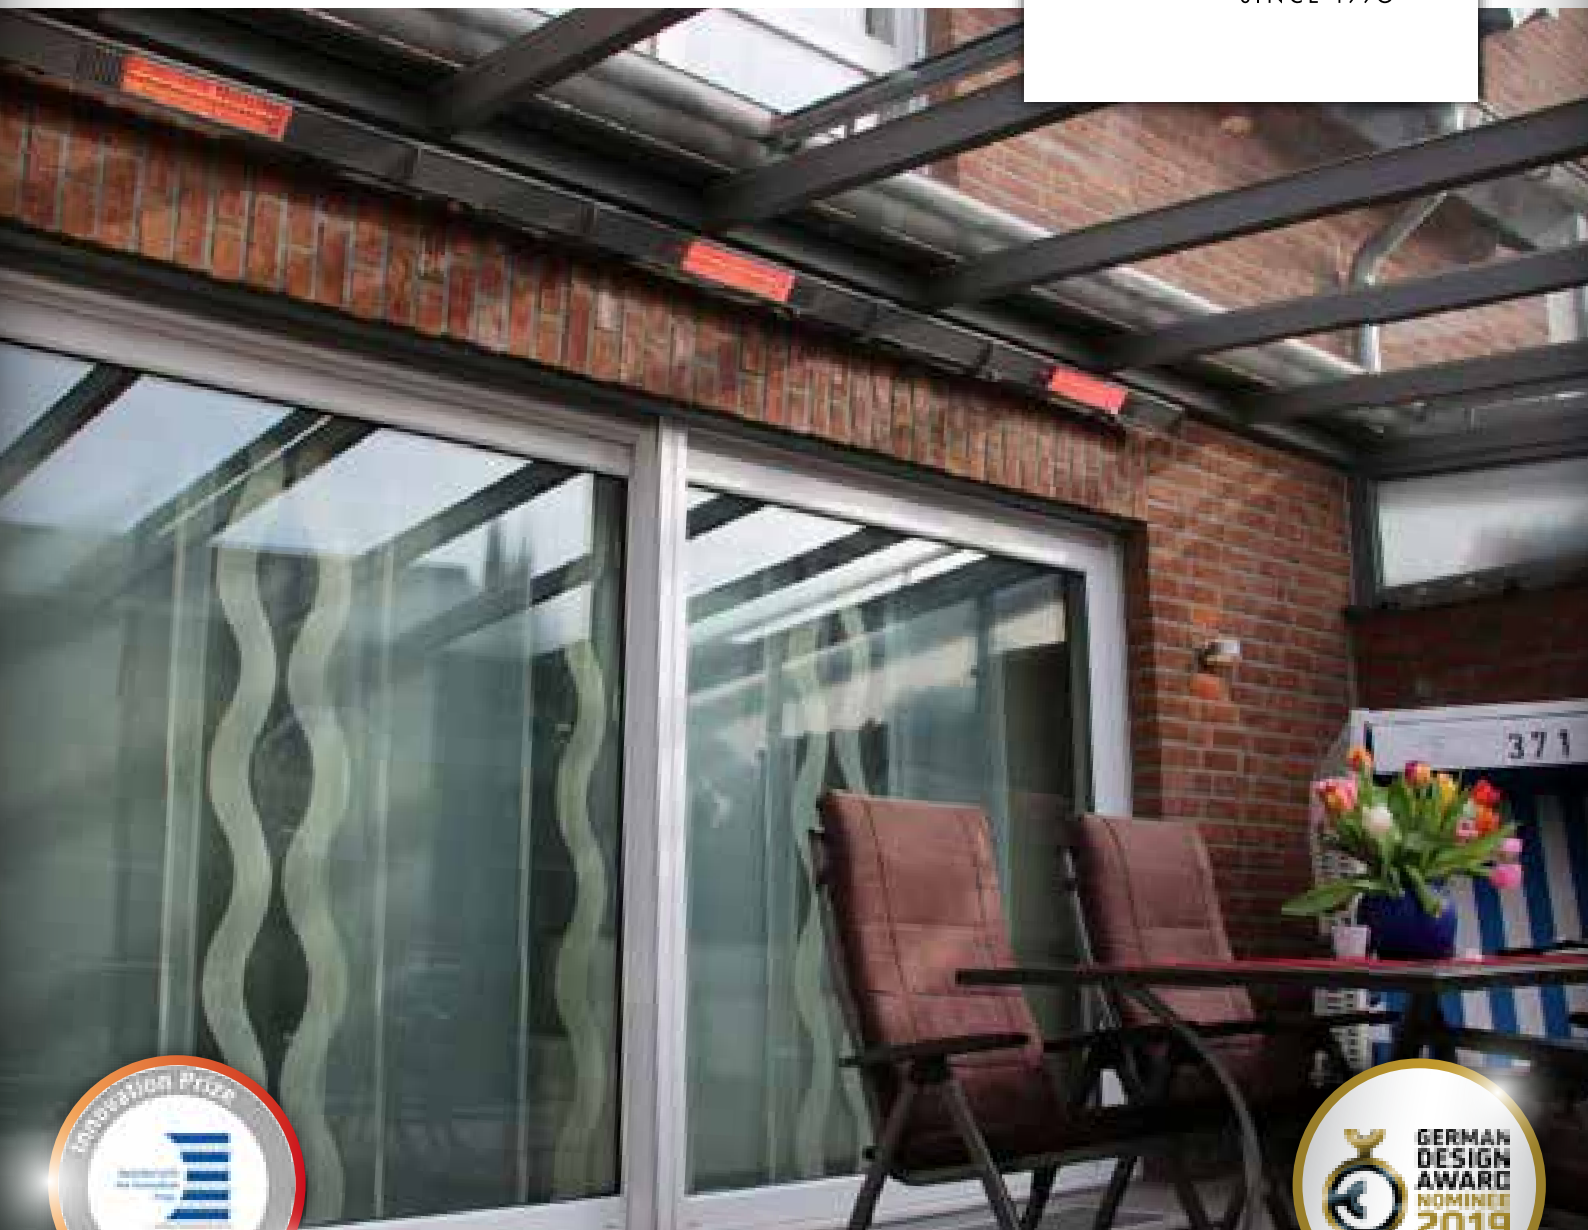

PREISLISTE/PRICELIST 09/2018

Heating - Cooling - Lighting

Innovationspreis R+T 2018

MODULARSYSTEM